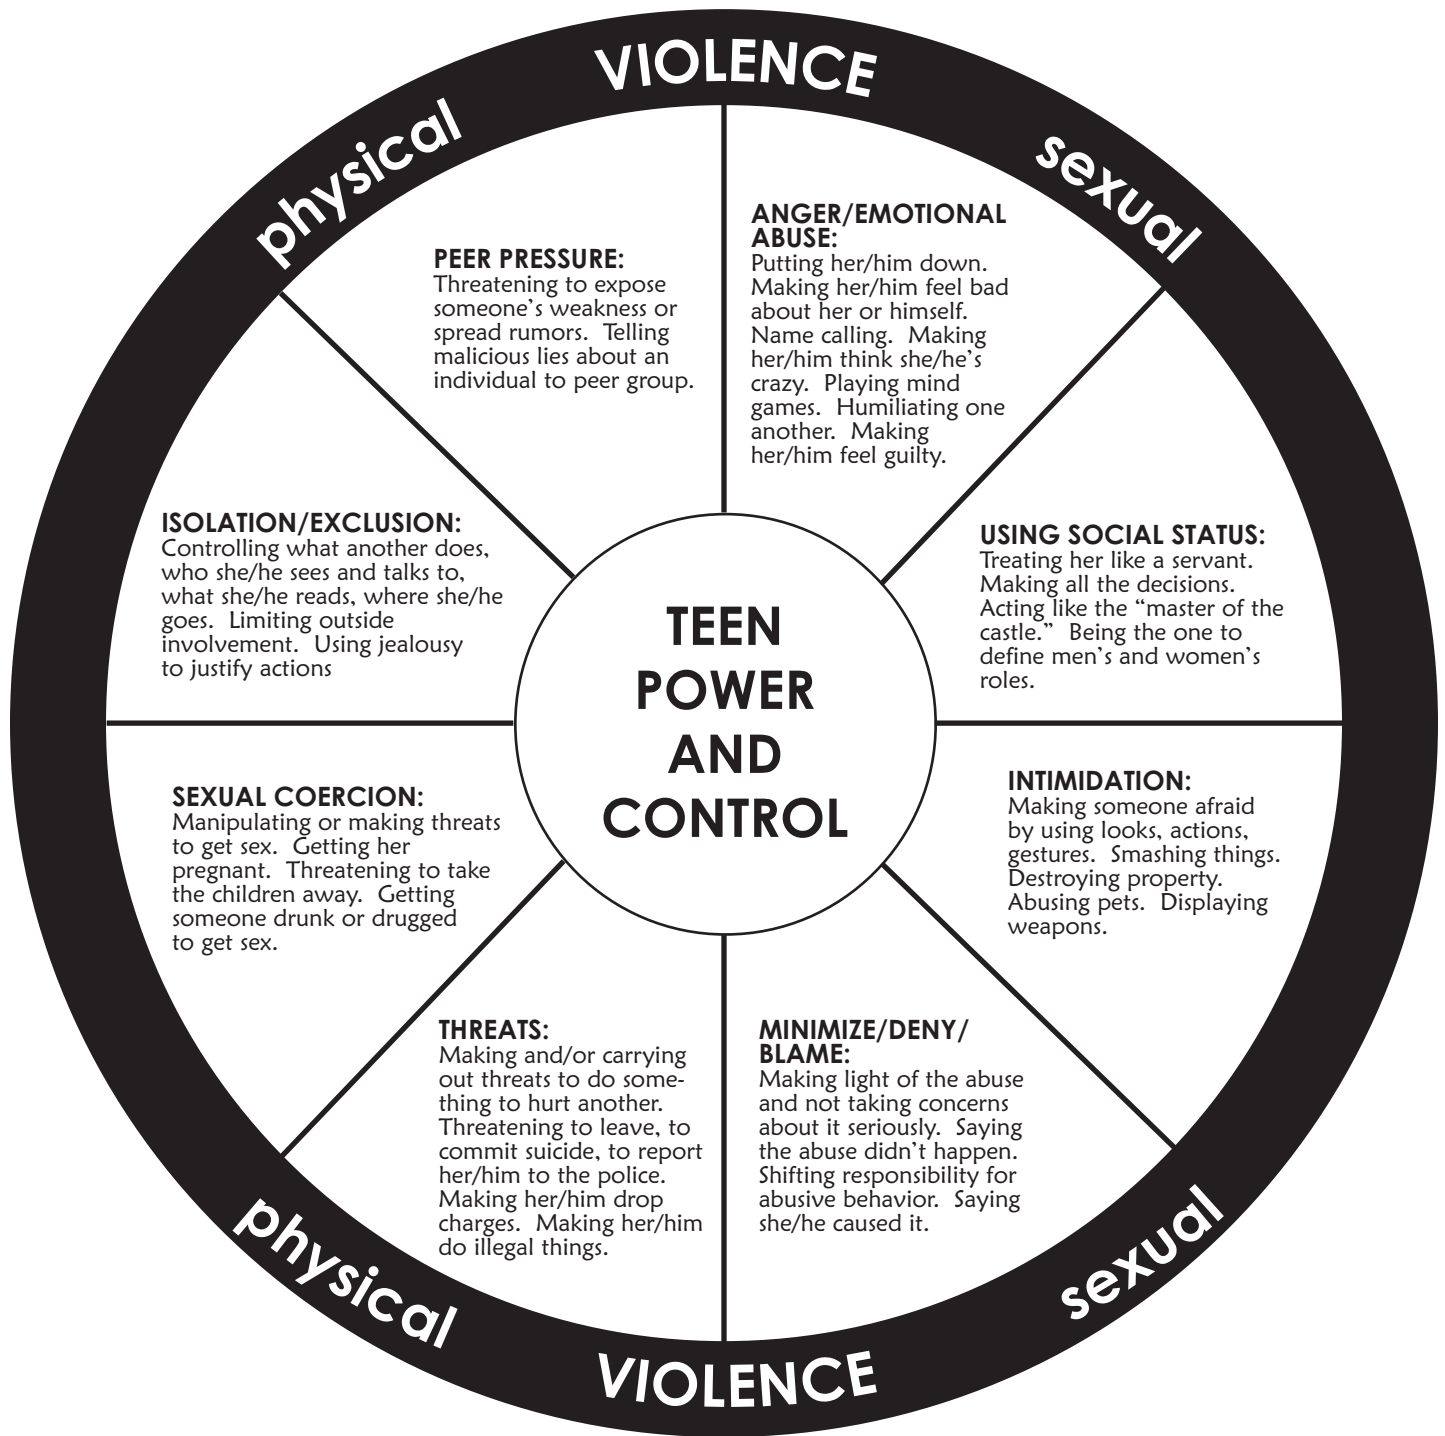

Power and Control Wheel

SAFEHOME
24/7 Hotline: 913.262.2868

www.safehome-ks.org
 Adapted from the Duluth Power and Control Wheel Model
 Developed by: Domestic Abuse Intervention Project, Duluth, MN
 SAFEHOME, Inc. 2018

The Power & Control wheel is one tool used to understand the pattern of behaviors in abusive relationships. Apart from physical and sexual violence, the different forms of abuse can be difficult to identify. However, regular use of these other forms of abuse make up a larger system of abuse and are often reinforced by one or more acts of physical and/or sexual violence.

TEEN POWER AND CONTROL WHEEL

Produced and distributed by:

Developed from:
Domestic Abuse Intervention Project
202 East Superior Street
Duluth, MN 55802
218.722.4134

NATIONAL CENTER
on Domestic and Sexual Violence
training • consulting • advocacy