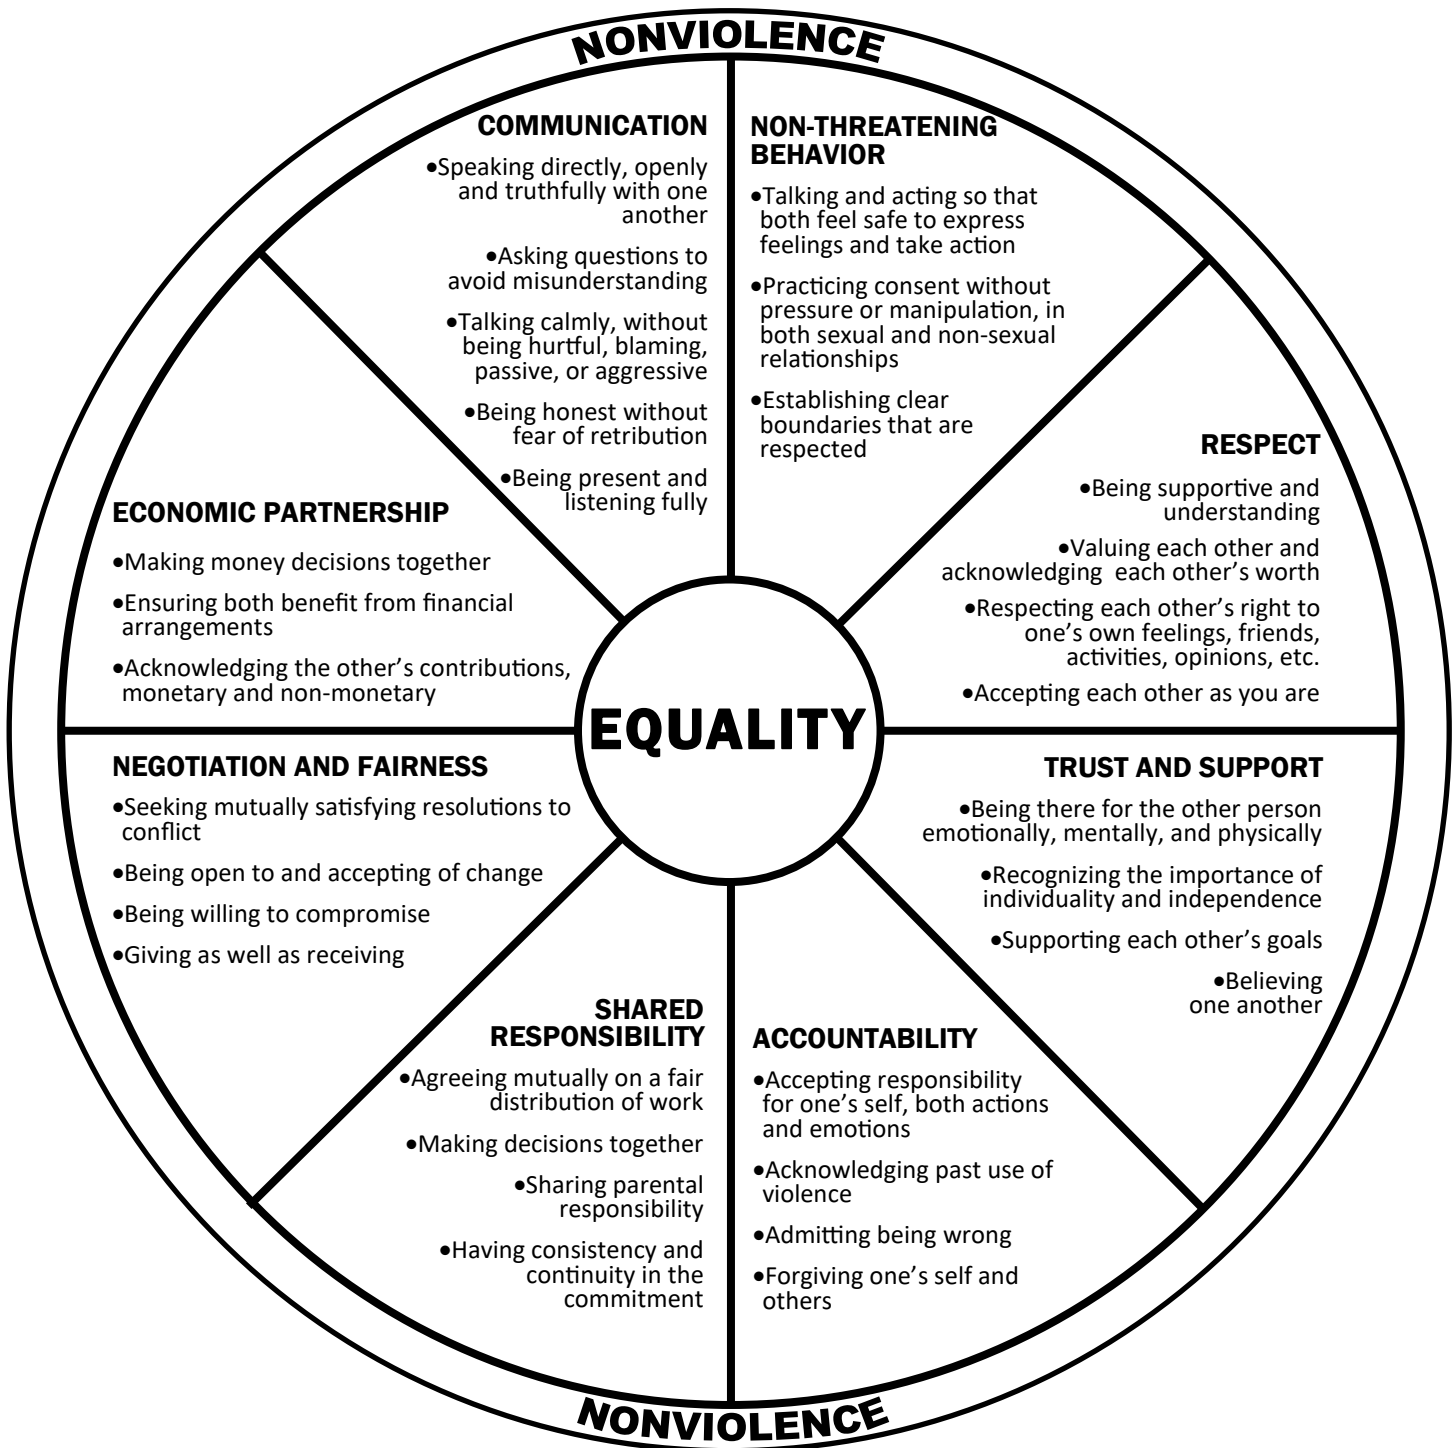

The Power & Control wheel is one tool used to understand the pattern of behaviors in abusive relationships. Apart from physical and sexual violence, the different forms of abuse can be difficult to identify. However, regular use of these other forms of abuse make up a larger system of abuse and are often reinforced by one or more acts of physical and/or sexual violence.

TEEN POWER AND CONTROL WHEEL

Produced and distributed by:

Developed from:
Domestic Abuse Intervention Project
202 East Superior Street
Duluth, MN 55802
218.722.4134

NATIONAL CENTER
on Domestic and Sexual Violence
training • consulting • advocacy

4612 Shoal Creek Blvd. • Austin, Texas 78756
512.407.9020 (phone and fax) • www.ncdsv.org

Equality Wheel

Adapted from the Duluth Equality and Respect Wheel Model
 Developed by:
 Domestic Abuse Intervention Project
 Duluth, MN
 SAFEHOME, Inc. 2018