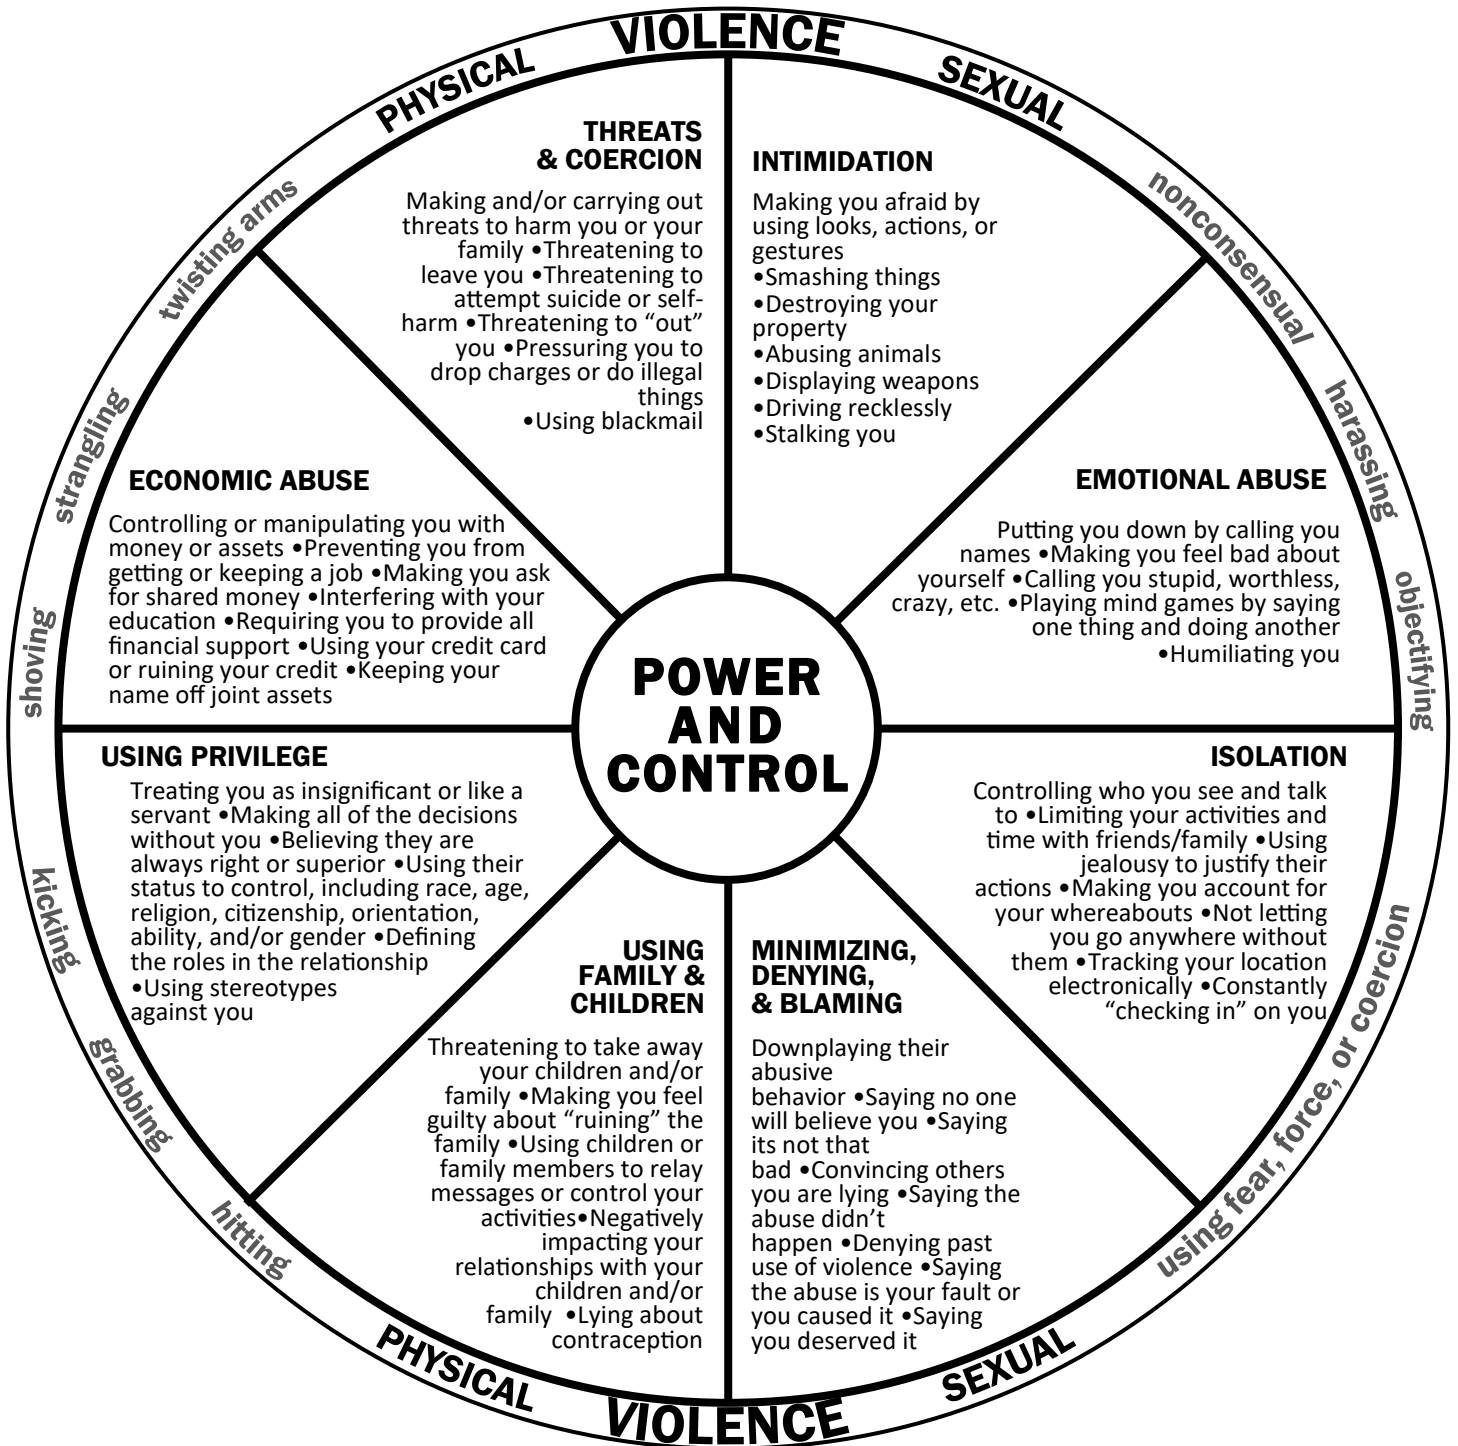

Power and Control Wheel

SAFEHOME
24/7 Hotline: 913.262.2868

www.safehome-ks.org
 Adapted from the Duluth Power and Control Wheel Model
 Developed by: Domestic Abuse Intervention Project, Duluth, MN
 SAFEHOME, Inc. 2018

The Power & Control wheel is one tool used to understand the pattern of behaviors in abusive relationships. Apart from physical and sexual violence, the different forms of abuse can be difficult to identify. However, regular use of these other forms of abuse make up a larger system of abuse and are often reinforced by one or more acts of physical and/or sexual violence.